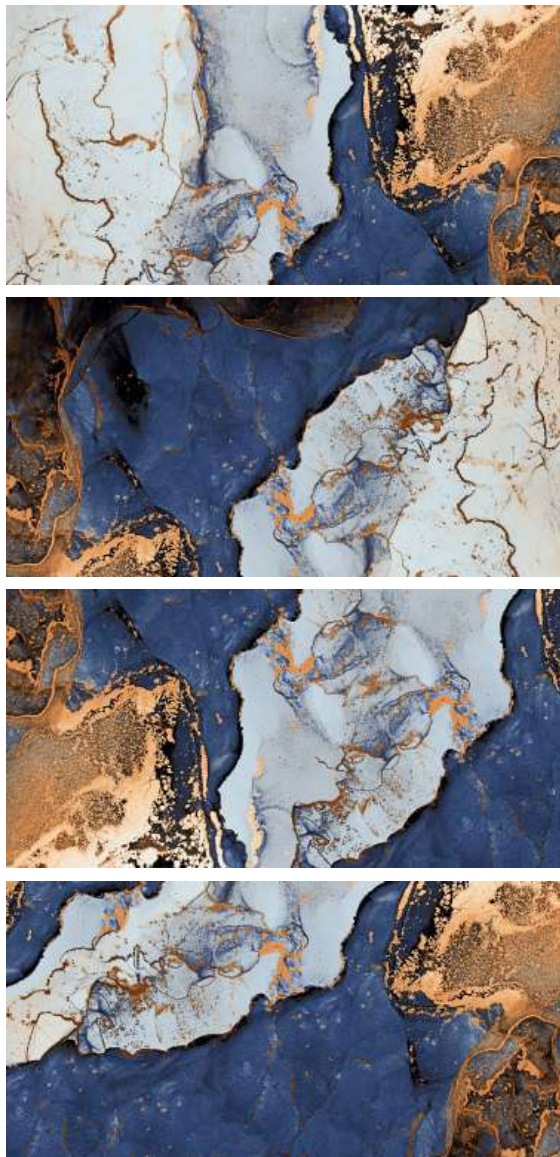

H I G H G L O S S
Reflect
REFLECT

60x120 CM
H I G H G L O S S