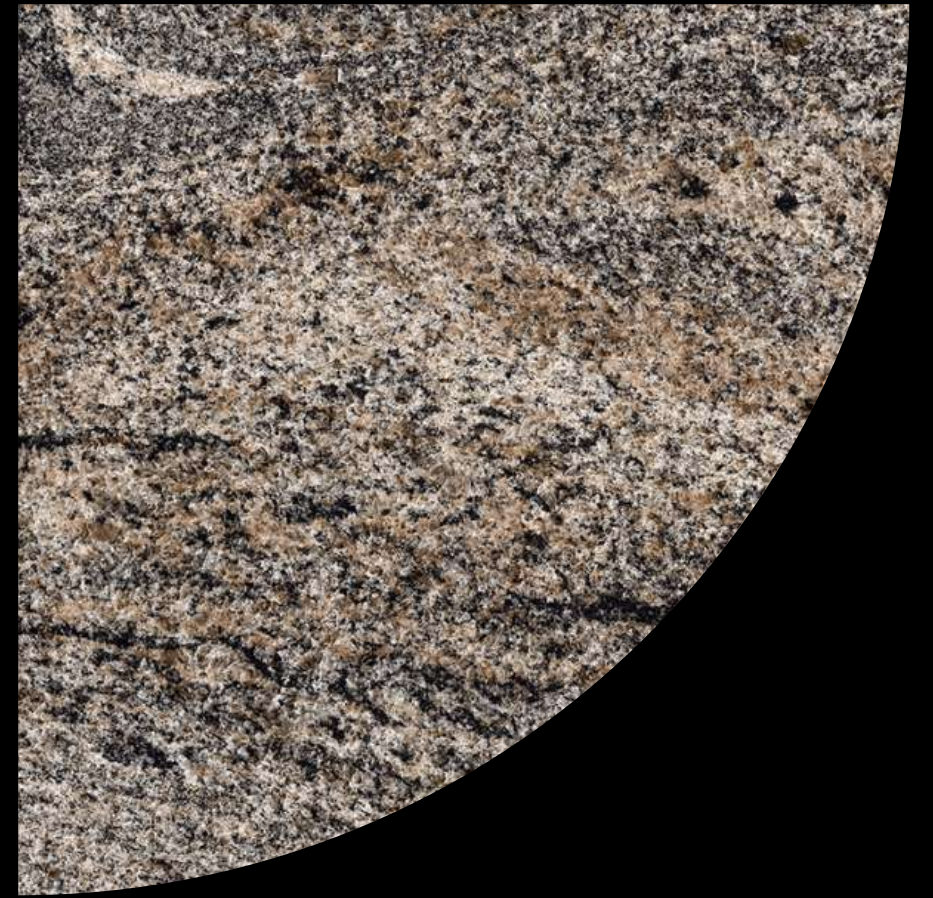

Under every stone lurks a tiles

ഓരോ കല്ലിനു കീഴിലും
ഒരു ടൈലുകൾ ഒളിഞ്ഞിരിക്കുന്നുണ്ട്