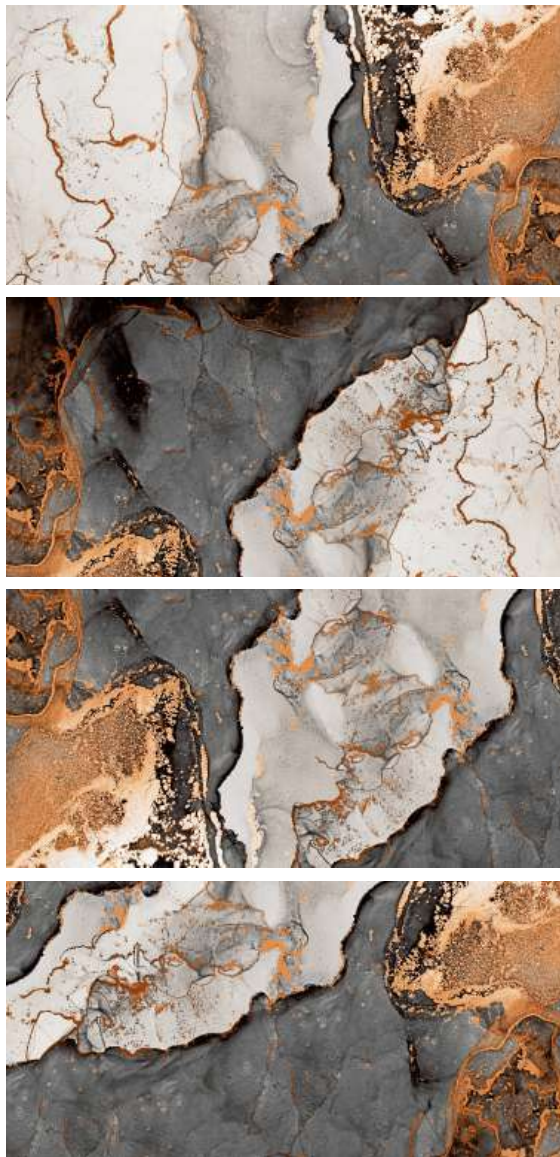

H I G H G L O S S
Reflect
REFLECT

60x120 CM
H I G H G L O S S