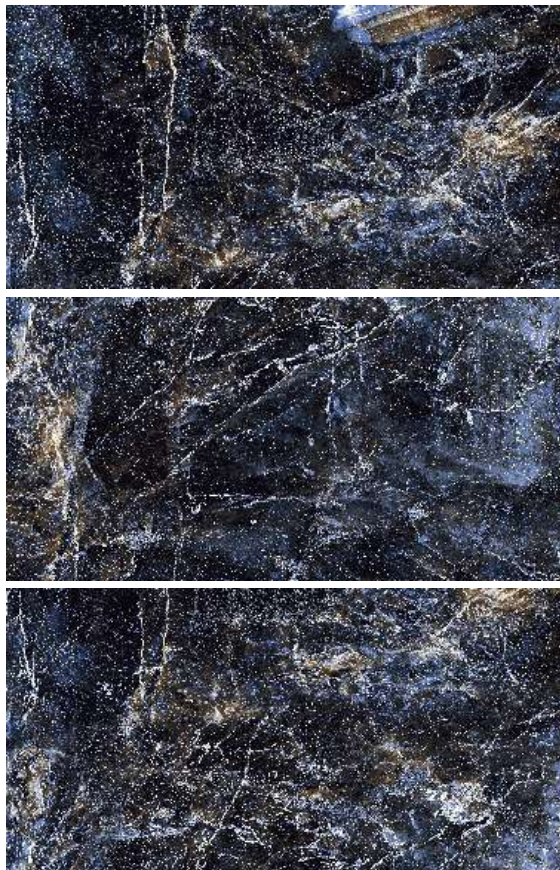

H I G H G L O S S
Reflect

60x120 CM
H I G H G L O S S

MARQUINA GOLD

H I G H G L O S S
Reflect

60x120 CM
H I G H G L O S S

MARQUINA FIRE

H I G H G L O S S
Reflect

60x120 CM
H I G H G L O S S

Granite is the right choice for your project.

SIERRA GRAFIT
സിയാറ ഗ്രാഫിറ്റ്

Granite *Style*

60x120 cm

There are many different types of minerals in granite, some of which appear like small, shiny flecks or longer veins of varying colors. Granite itself comes in many different natural colors and can be polished or finished in many different ways.